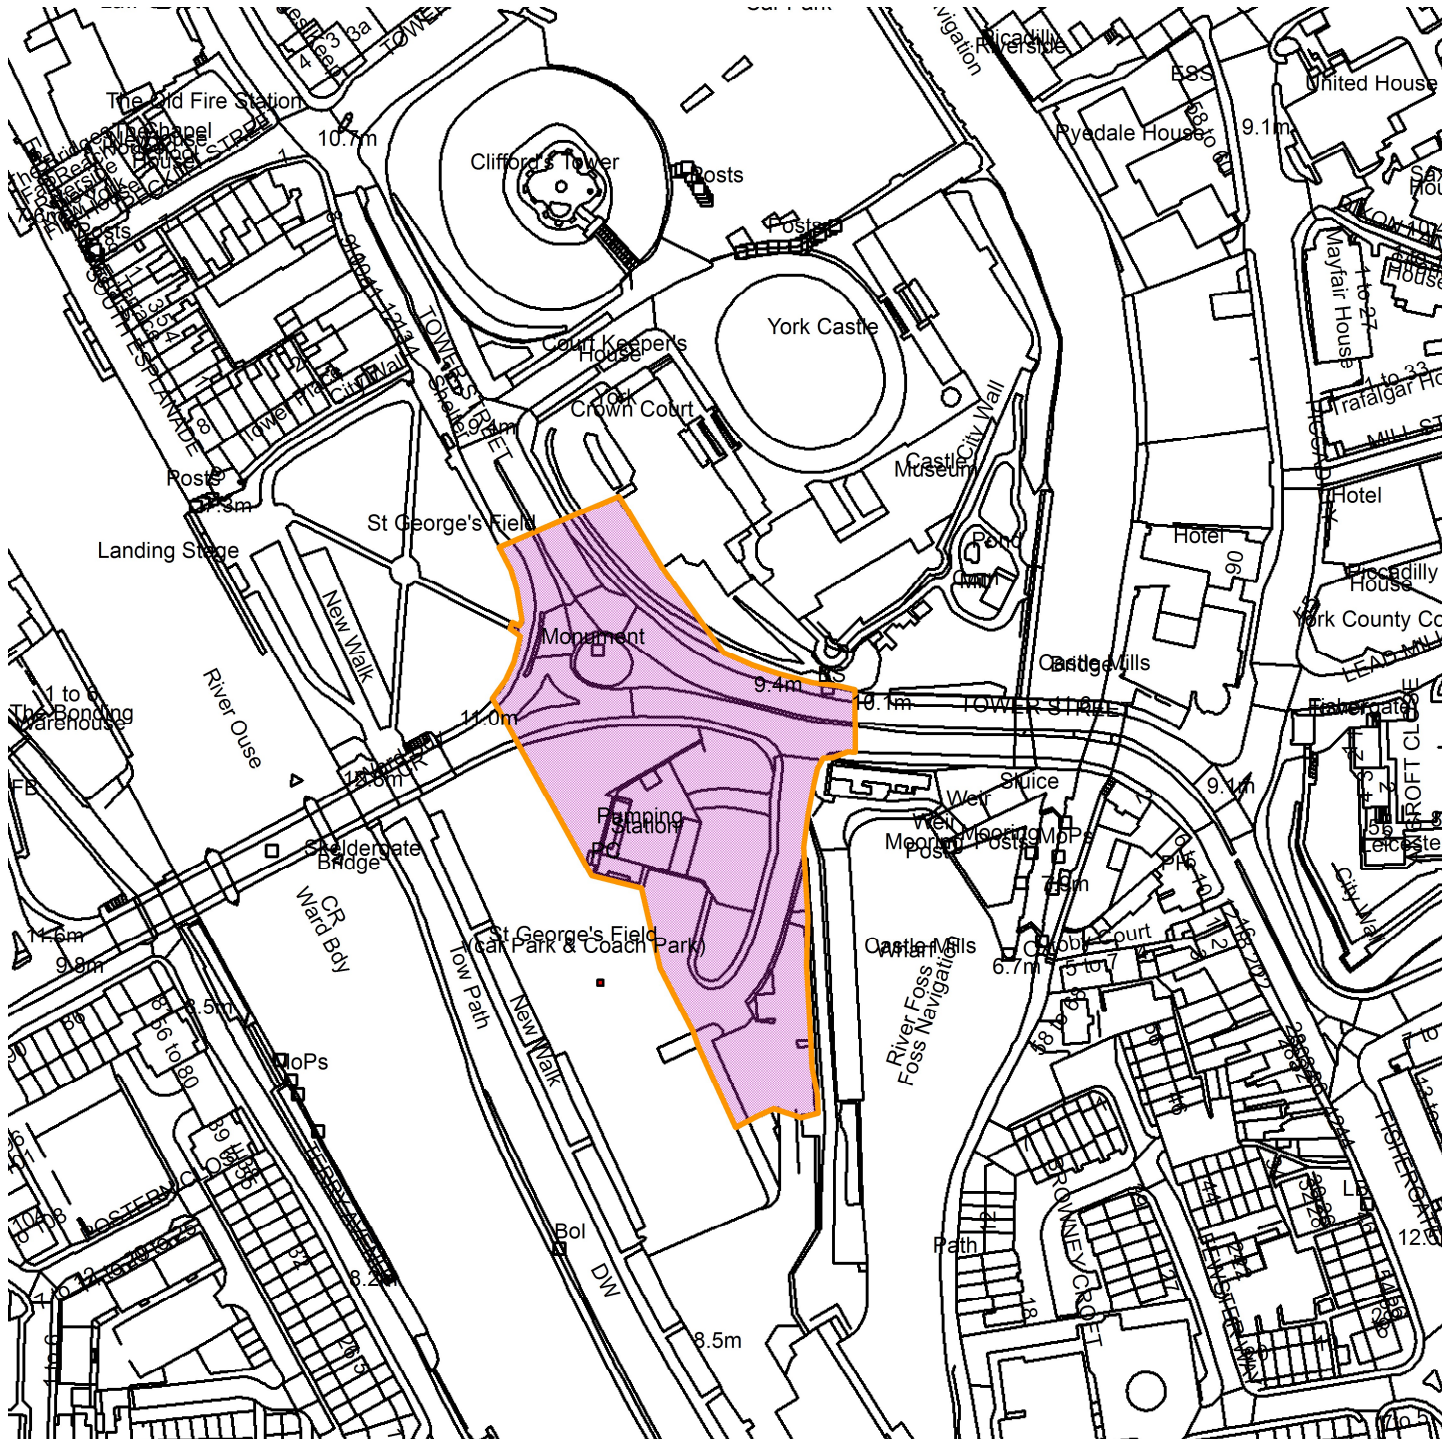

# St Georges Field Car Park, Tower Street, York

22/02613/FUL

GIS by ESRI (UK)

Scale : 1:2167

Reproduced from the Ordnance Survey map with the permission of the Controller of Her Majesty's Stationery Office © Crown Copyright 2000.

Unauthorised reproduction infringes Crown Copyright and may lead to prosecution or civil proceedings.

<b>Organisation</b>	City of York Council
<b>Department</b>	Env, Transport & Planning
<b>Comments</b>	Site Location Plan
<b>Date</b>	17 September 2024
<b>SLA Number</b>	Not Set